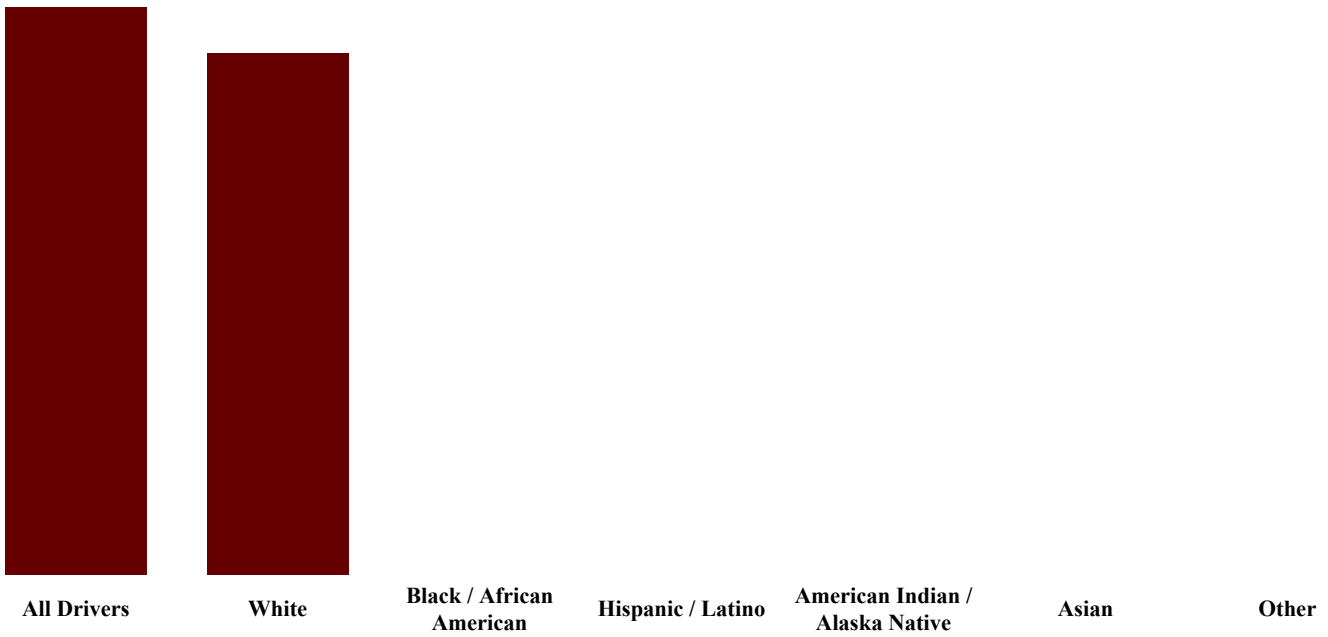

16-30 minutes	4
31+ minutes	0

Total 45

Step 12. Was Contraband Discovered?

Yes	25
No	1315

Total 1340

Step 12a. If "yes" Type of Contraband

Drug/Paraphernalia	21
Alcohol	4
Currency	0
Weapon	1
Stolen Property	0
Other	0

Total 26

Step 13. Results of stop

Citation	56
Warning	1229
Custodial Arrest	47
No Action	46
Other	3

Total 1381

Step 14. If "Citation" or "Warning" issued, violation

Moving	893
Equipment	158
License/Registration	312

Total 1363

Step 15. If Arrest made. Crime /Violation

Outstanding Warrant	30
Offense Against Person	2
Resisting Arrest	3
Drug Violation	7
DWI/BAC	14
Property Crime	1
Traffic Violation	5
Other	1

Total 63

LESS LLC

trafficstopreporting.com

**Driver Race Chart 01/01/21 Through: 12/31/21
Race: All Races Employee: All Employees**

100.00%   91.94%

Copyright © 2005-2022 By LESS LLC - VSR-Hosted Edition Product Version 6.1.0.0