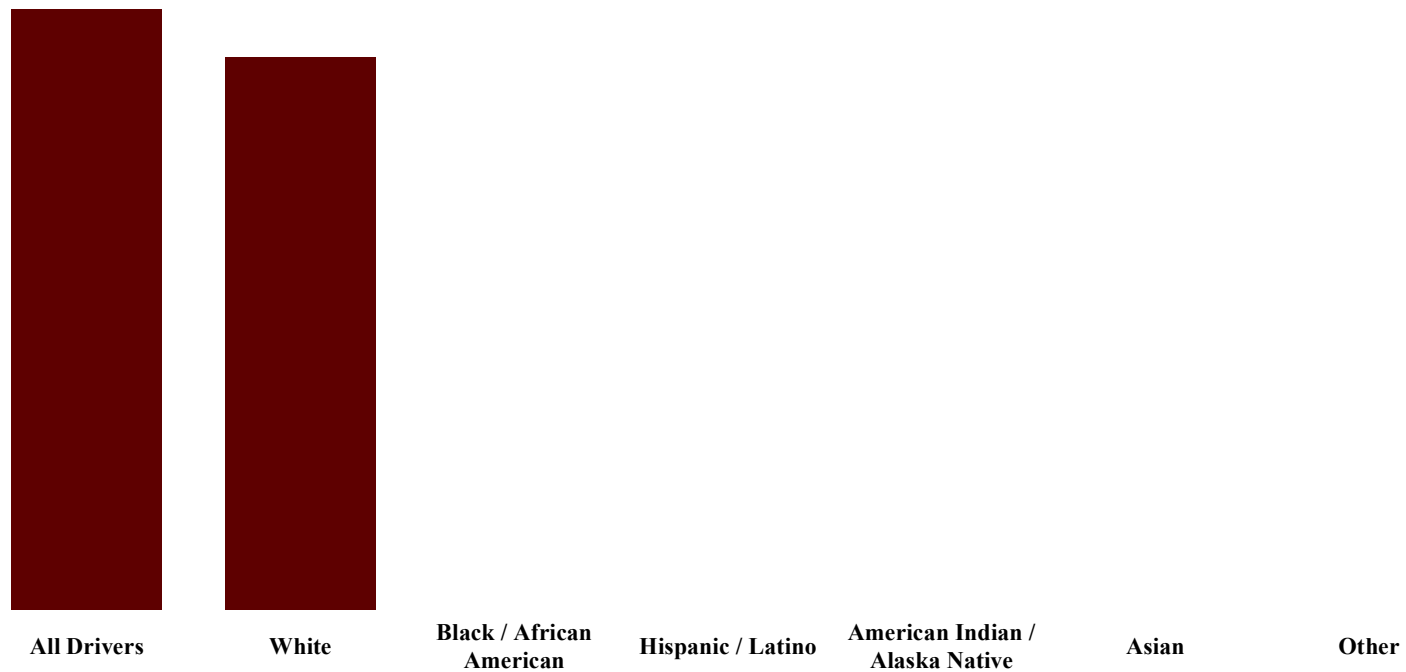

LESS LLC

trafficstopreporting.com

Traffic Stop Reporting
Lawrence County SD Report Period: 01/01/19 Through: 12/31/19
Race: All Races Employee: All Employees

1) Total Stops	1541	5) Driver Race		9) Stop Location		11) Probable Cause		14) Contraband Type	
2) Traffic Violations		White	1418	Interstate	31	Consent	17	Drugs / Alcohol / Paraphernalia	12
Moving	1036	Black / African-American	25	US Hwy	277	Inventory	3	Currency	0
Equipment	183	Hispanic / Latino	83	State Hwy	797	Drug / Alcohol Order	5	Weapon	0
License	325	American Indian / Alaska Native	3	County Rd	251	Incident	22	Stolen Property	0
Investigation	40	Asian	8	City Rd	181	Plain View	2	Other	0
3) Moving Violations		Other / Unknown	4	Other	4	Terry Stop	0	15) Driver Arrests	
Speed	816	6) Age of Driver		10) Searches		Drug Dog	0	Total	34
Lane Violation	109	Under 18	58	Total	38	Other	1	16) Alleged Violations	
Follow Too Close	10	18-29	534	Driver	11	12) Search Duration		Outstanding Warrant	15
Fail To Signal	11	30-39	360	Property	1	0-15 min	34	Drug Violation	3
CVE	0	40+	589	Both	26	16-30 min	4	Resisting Arrest	1
Other	113	7) Driver Gender				31+ min	0	Offense against person	0
4) Results Of Stops		Male	988	13) Contraband Found				Traffic Violation	12
Citation	135	Female	553	Total	12			DWI / BAC	5
Warnings	1484	8) Resident						Property crime	0
No Action	31	Yes	990					Other	2
Other	9	No	551						

100.00%

92.02%

1.62%

5.39%

0.19%

0.52%

0.26%

Copyright © 2005-2020 By LESS LLC - TSR-Hosted Edition Product Version 5.2.0.0